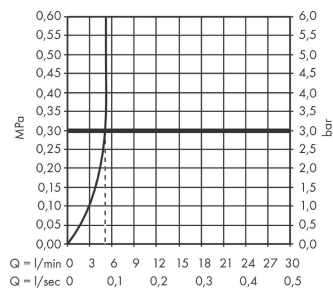

Rebris S
Single lever basin mixer 80 with pop-up waste set
 Surfaces: **Chrome** Article Number: **72510000**

Description

product features

- consists of: single lever basin mixer, waste set
- ComfortZone 80
- projection: 121 mm
- spout height: 84 mm
- spray type: normal spray
- maximum flow rate at 3 bar: 5 l/min
- ceramic cartridge
- temperature limitation adjustable
- suitable for continuous flow water heaters
- pop-up waste set G 1¼
- material waste set: synthetic
- connection type: G ¾ connections
- connection dimension: DN15

Technology

Design awards

Certificates

Product image

Scale drawing

Rebris S
Single lever basin mixer 80 with pop-up waste set
 Surfaces: **Chrome** Article Number: **72510000**

Flowchart

Rebris S
Single lever basin mixer 80 with pop-up waste set
 Surfaces: **Chrome** Article Number: **72510000**