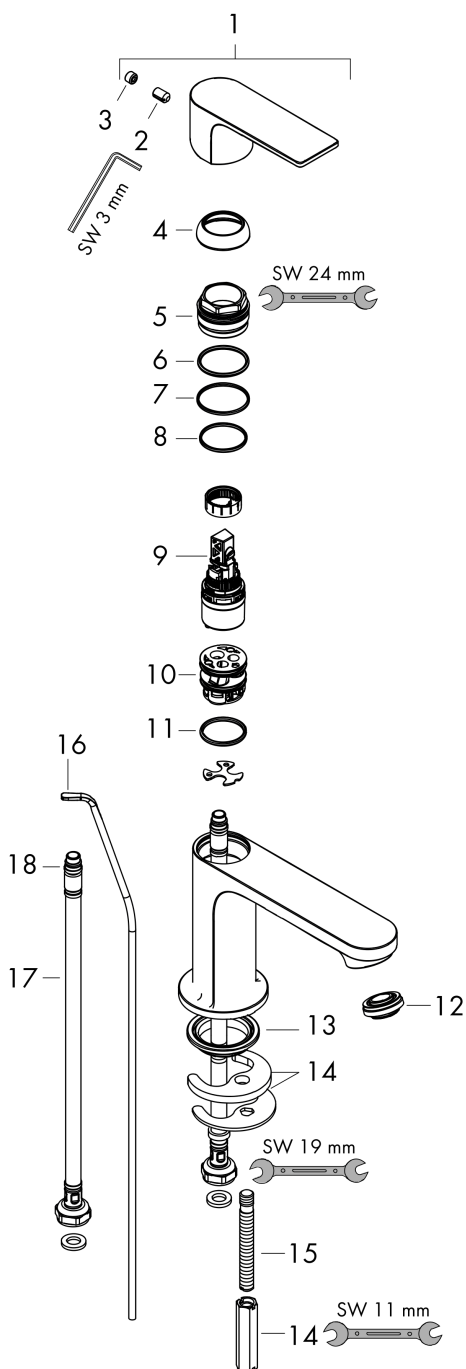

Rebris S
Single lever basin mixer 80 with pop-up waste set
 Surfaces: **Chrome** Article Number: **72510000**

Description

product features

- consists of: single lever basin mixer, waste set
- ComfortZone 80
- projection: 121 mm
- spout height: 84 mm
- spray type: normal spray
- maximum flow rate at 3 bar: 5 l/min
- ceramic cartridge
- temperature limitation adjustable
- suitable for continuous flow water heaters
- pop-up waste set G 1¼
- material waste set: synthetic
- connection type: G ¾ connections
- connection dimension: DN15

Exploded Drawing

Year of production: >06/22

Rebris S
Single lever basin mixer 80 with pop-up waste set
 Surfaces: **Chrome** Article Number: **72510000**

Spare part list

Year of production: >06/22

| Pos. | Description | Article Number | Price | PU |
|------|-------------------------------------|----------------|---------|----|
| 1 | handle | 94642000 | € 44,63 | 1 |
| 2 | hollow set screw M6x10 DIN 916 | 96029000 | € 3,21 | 1 |
| 3 | screw cover | 95704000 | € 3,21 | 1 |
| 4 | flange | 98863000 | € 44,63 | 1 |
| 5 | nut | 98864000 | € 35,94 | 1 |
| 6 | O-ring 24x2 | 98388000 | € 3,21 | 1 |
| 7 | O-ring 27x1,5 | 92527000 | € 11,31 | 1 |
| 8 | O-ring 25x1,5 | 98146000 | € 3,21 | 1 |
| 9 | cartridge, assy | 95973001 | € 70,57 | 1 |
| 10 | adapter for cartridge | 98866000 | € 28,20 | 1 |
| 11 | O-ring 23x2 | 98398000 | € 3,21 | 1 |
| 12 | aerator M24x1 (5 l/min) | 94364000 | € 8,45 | 1 |
| 13 | seal Ø 42 | 98722000 | € 5,24 | 1 |
| 14 | fixing set | 96016000 | € 28,20 | 1 |
| 15 | screw M8 x 68 | 97736000 | € 5,24 | 1 |
| 16 | pull rod | 96657000 | € 11,31 | 1 |
| 17 | connection hose 450 mm M8x0,75 G3/8 | 97206000 | € 28,20 | 1 |
| 18 | O-ring 6,6x1,6 | 93019000 | € 3,21 | 1 |
| a | pop up waste | 94139000 | - | 1 |