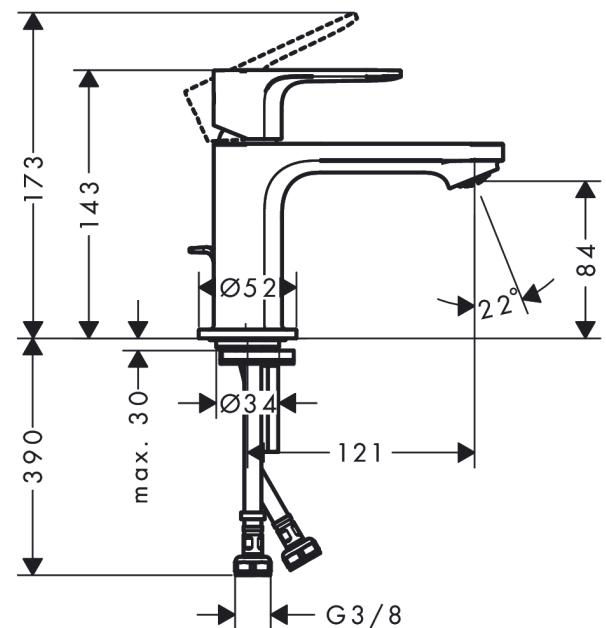

Scale drawing