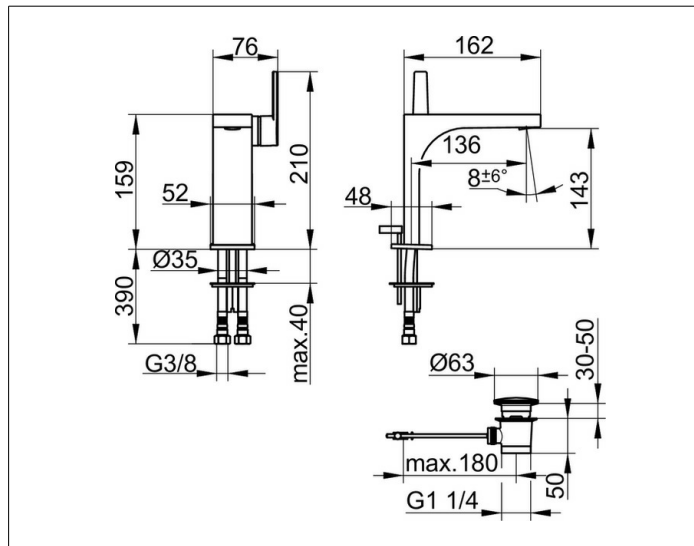

Edition 11

51102130000 Single lever basin mixer 150

PRODUCT

DRAWING

PRODUCT ATTRIBUTES

complete with pop-up waste 1 1/4 inch
 single hole installation
 cartridge with ceramic discs
 aerator SLIM SSR M 24x1, adjustable,
 pressure hoses 435 mm, G 3/8 inch
 flow rate reduced to 7,6 l/min.

SURFACE

brushed black chrome