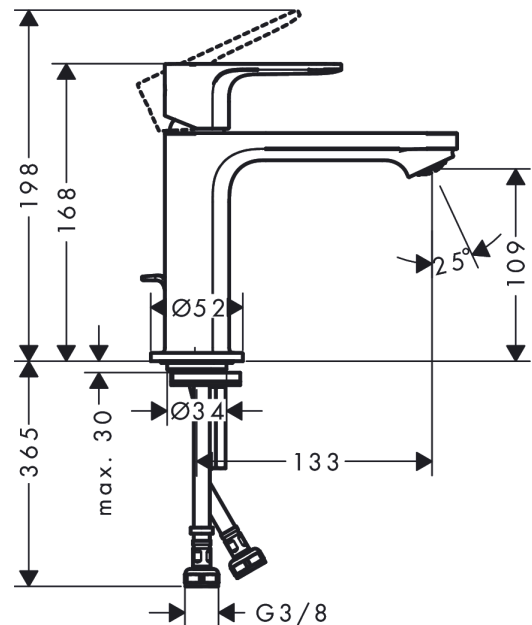

Rebris E

Single lever basin mixer 110 with pop-up waste set

Surfaces: **Chrome** Article Number: **72557000**

Description

product features

- consists of: single lever basin mixer, waste set
- ComfortZone 110
- projection: 133 mm
- spout height: 109 mm
- spray type: normal spray
- maximum flow rate at 3 bar: 5 l/min
- ceramic cartridge
- temperature limitation adjustable
- suitable for continuous flow water heaters
- pop-up waste set G 1¼
- material waste set: synthetic
- connection type: G ¾ connections
- connection dimension: DN15

Technology

Design awards

reddot winner 2022

Product image

Scale drawing

Rebris E
Single lever basin mixer 110 with pop-up waste set
 Surfaces: **Chrome** Article Number: **72557000**

Flowchart