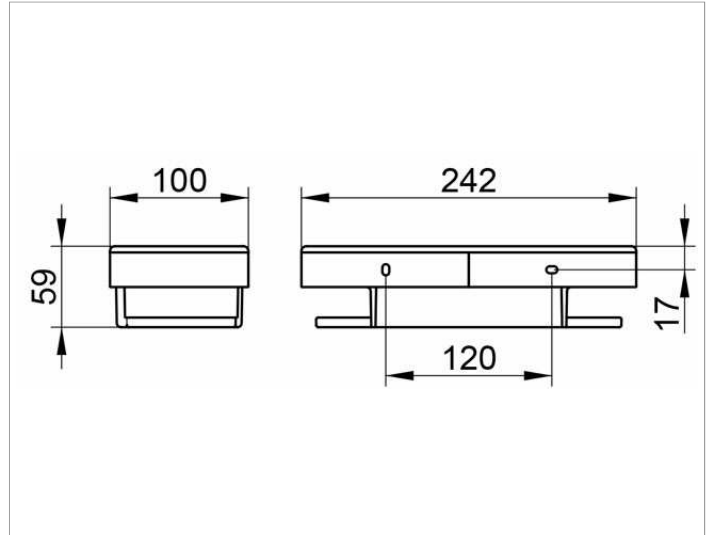

Smart.2

14758010100 Shower basket

PRODUCT

DRAWING

PRODUCT ATTRIBUTES

with detachable synthetic insert

SURFACE

chrome-plated/white