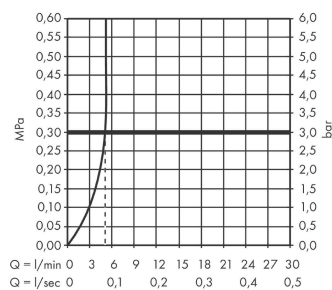

Rebris E

Single lever basin mixer 80 CoolStart without waste set

Surfaces: **Matt Black** Article Number: **72554670**

Description

product features

- ComfortZone 80
- projection: 121 mm
- spout height: 84 mm
- spray type: normal spray
- maximum flow rate at 3 bar: 5 l/min
- ceramic cartridge
- temperature limitation adjustable
- suitable for continuous flow water heaters
- connection type: G 3/8 connections
- connection dimension: DN15
- cold water in middle position

Technology

Design awards

Certificates

Product image

Scale drawing

Flowchart

Rebris E
Single lever basin mixer 80 CoolStart without waste set
 Surfaces: **Matt Black** Article Number: **72554670**

Exploded Drawing