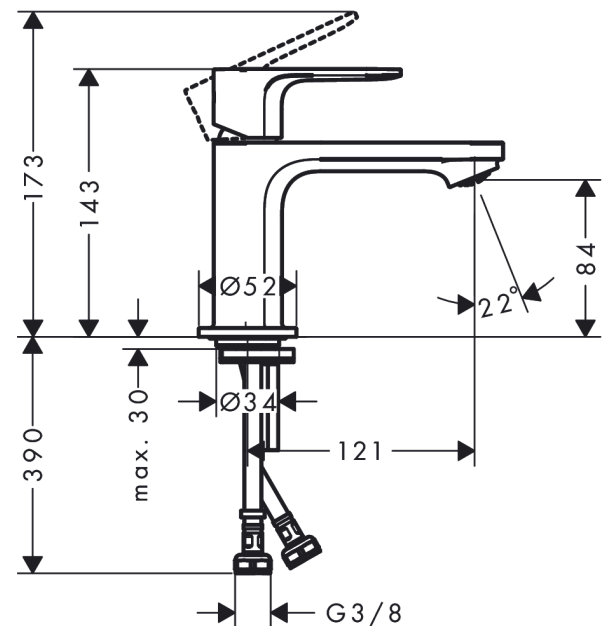

Rebris E

Single lever basin mixer 80 CoolStart without waste set

Surfaces: **Matt Black** Article Number: **72554670**

Description

product features

- ComfortZone 80
- projection: 121 mm
- spout height: 84 mm
- spray type: normal spray
- maximum flow rate at 3 bar: 5 l/min
- ceramic cartridge
- temperature limitation adjustable
- suitable for continuous flow water heaters
- connection type: G 3/8 connections
- connection dimension: DN15
- cold water in middle position

Technology

Design awards

Certificates

Product image

Scale drawing

Flowchart

Rebris E
Single lever basin mixer 80 CoolStart without waste set
 Surfaces: **Matt Black** Article Number: **72554670**

Exploded Drawing

Year of production: >06/22

Rebris E
Single lever basin mixer 80 CoolStart without waste set
 Surfaces: **Matt Black** Article Number: **72554670**

Spare part list

Year of production: >06/22

Pos.	Description	Article Number	Price	PU
1	handle	94645670	€ 67,00	1
2	hollow set screw M6x10 DIN 916	96029000	€ 3,21	1
3	screw cover	95704610	€ 4,88	1
4	flange	98863670	€ 67,00	1
5	nut	98864000	€ 35,94	1
6	O-ring 24x2	98388000	€ 3,21	1
7	O-ring 27x1,5	92527000	€ 11,31	1
8	O-ring 25x1,5	98146000	€ 3,21	1
9	cartridge, assy	95973001	€ 70,57	1
10	adapter for cartridge	95975000	€ 8,45	1
11	O-ring 23x2	98398000	€ 3,21	1
12	aerator M24x1 (5 l/min)	94364000	€ 8,45	1
13	seal Ø 42	98722000	€ 5,24	1
14	fixing set	96016000	€ 28,20	1
15	screw M8 x 68	97736000	€ 5,24	1
16	connection hose 450 mm M8x0,75 G3/8	97206000	€ 28,20	1
17	O-ring 6,6x1,6	93019000	€ 3,21	1