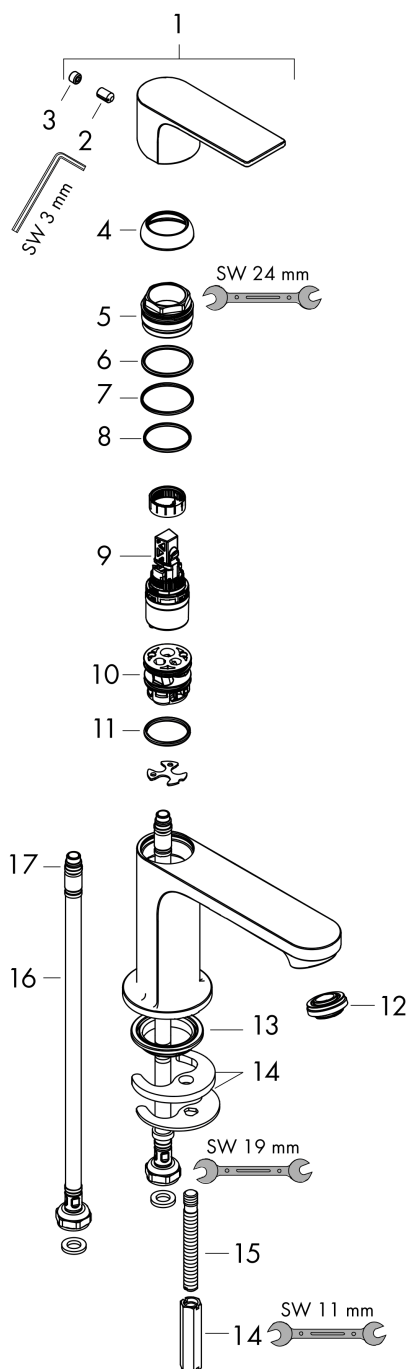

Rebris E

Single lever basin mixer 80 CoolStart without waste set

Surfaces: **Matt Black** Article Number: **72554670**

Description

product features

- ComfortZone 80
- projection: 121 mm
- spout height: 84 mm
- spray type: normal spray
- maximum flow rate at 3 bar: 5 l/min
- ceramic cartridge
- temperature limitation adjustable
- suitable for continuous flow water heaters
- connection type: G 3/8 connections
- connection dimension: DN15
- cold water in middle position

Technology

Design awards

Certificates

Product image

Scale drawing

Flowchart

Rebris E
Single lever basin mixer 80 CoolStart without waste set
 Surfaces: **Matt Black** Article Number: **72554670**

Exploded Drawing

Year of production: >06/22

Rebris E
Single lever basin mixer 80 CoolStart without waste set
 Surfaces: **Matt Black** Article Number: **72554670**

Spare part list

Year of production: >06/22

Pos.	Description	Article Number	Price	PU
1	handle	94645670	€ 67,00	1
2	hollow set screw M6x10 DIN 916	96029000	€ 3,21	1
3	screw cover	95704610	€ 4,88	1
4	flange	98863670	€ 67,00	1
5	nut	98864000	€ 35,94	1
6	O-ring 24x2	98388000	€ 3,21	1
7	O-ring 27x1,5	92527000	€ 11,31	1
8	O-ring 25x1,5	98146000	€ 3,21	1
9	cartridge, assy	95973001	€ 70,57	1
10	adapter for cartridge	95975000	€ 8,45	1
11	O-ring 23x2	98398000	€ 3,21	1
12	aerator M24x1 (5 l/min)	94364000	€ 8,45	1
13	seal Ø 42	98722000	€ 5,24	1
14	fixing set	96016000	€ 28,20	1
15	screw M8 x 68	97736000	€ 5,24	1
16	connection hose 450 mm M8x0,75 G3/8	97206000	€ 28,20	1
17	O-ring 6,6x1,6	93019000	€ 3,21	1