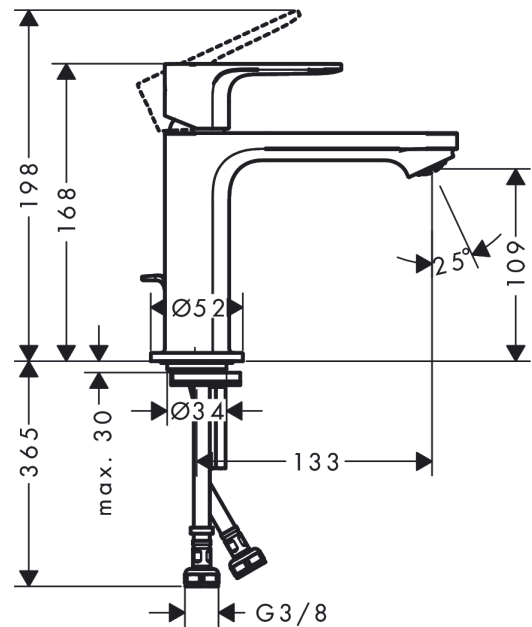

Rebris E
Single lever basin mixer 110 with pop-up waste set
 Surfaces: **Matt Black** Article Number: **72557670**

Description

product features

- consists of: single lever basin mixer, waste set
- ComfortZone 110
- projection: 133 mm
- spout height: 109 mm
- spray type: normal spray
- maximum flow rate at 3 bar: 5 l/min
- ceramic cartridge
- temperature limitation adjustable
- suitable for continuous flow water heaters
- pop-up waste set G 1¼
- material waste set: synthetic
- connection type: G ¾ connections
- connection dimension: DN15

Technology

Design awards

Product image

Scale drawing

Rebris E
Single lever basin mixer 110 with pop-up waste set
 Surfaces: **Matt Black** Article Number: **72557670**

Flowchart