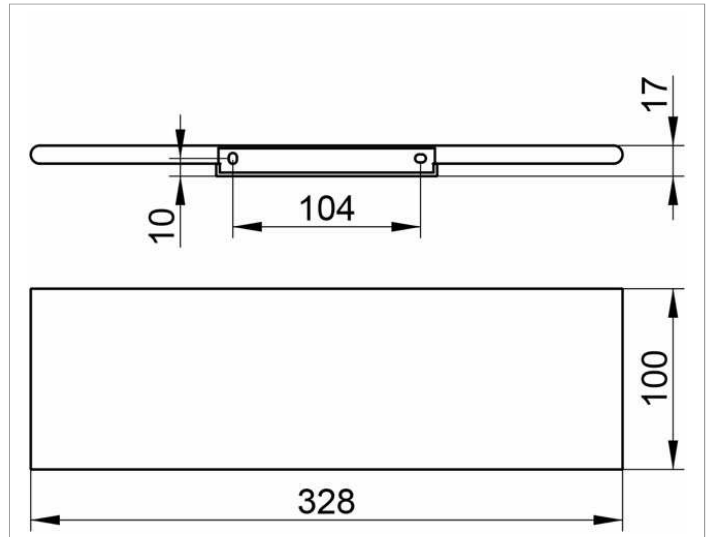

Edition 400

11558170000 Shower shelf

PRODUCT

DRAWING

SURFACE

aluminium silver anodized (E6 EV1)

SPECIFICATIONS

KEUCO Edition 400 shower shelf, 11558170000 shower shelf made from solid aluminium , aluminium silver anodized (E6 EV1), wall-mounted, with slightly rounded edges, width 328 mm, thickness 17 mm, depth 100 mm, the shower shelf is fitted concealed, delivery includes anti-corrosion fixings