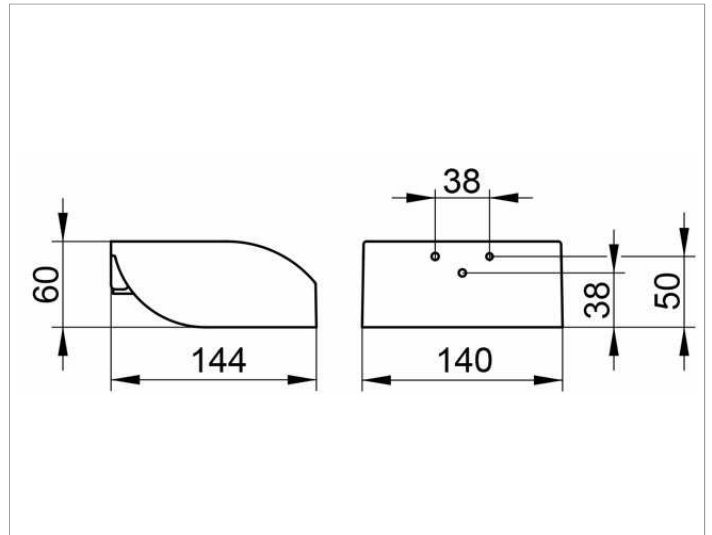

Elegance NEW

11660010000 Toilet paper holder

PRODUCT

DRAWING

PRODUCT ATTRIBUTES

with lid
for 100/120 mm wide paper rolls

SURFACE

chrome-plated

SPECIFICATIONS

KEUCO ELEGANCE Toilet paper with lid 11660010000
Chrome-plated Toilet paper grip with an elegant shape,
slightly shaped surfaces with a timeless design,
easy to clean,
for Wall mounting
for 100/120 mm wide paper rolls
Width 140 mm,
Height 60 mm
Projection 144 mm
The Toilet paper holder will be discretely mounted
incl. corrosion-free mounting material